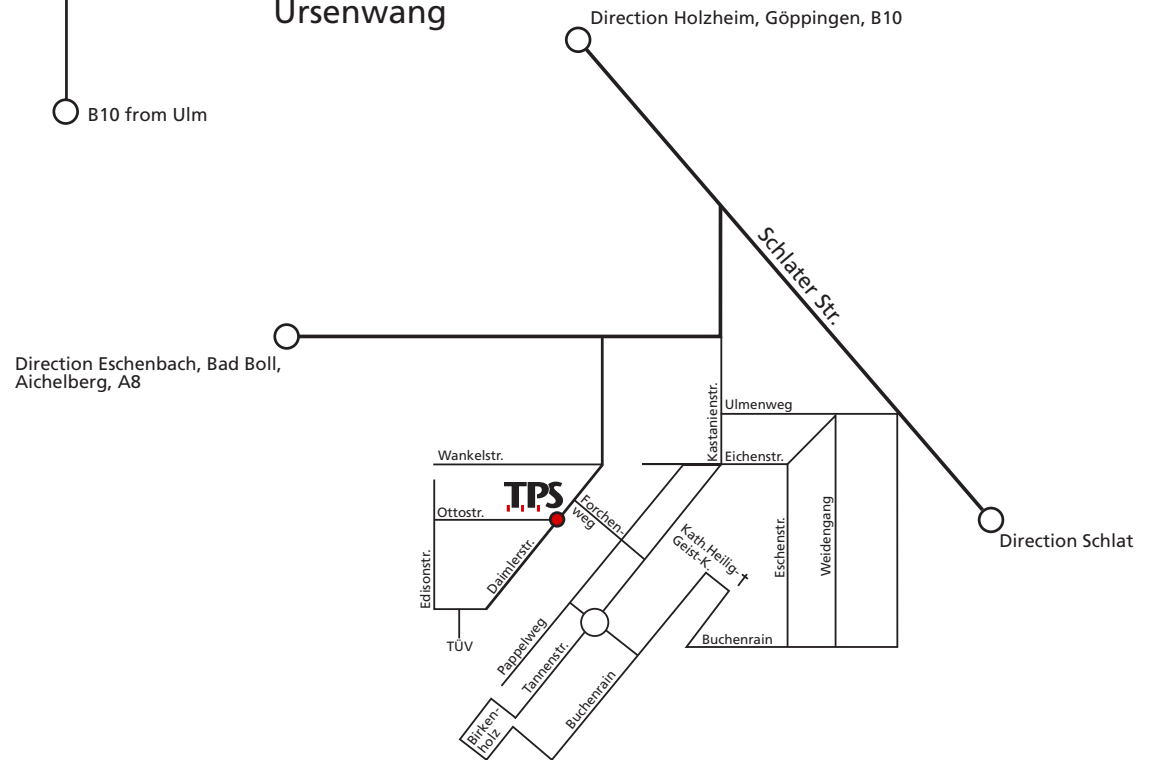

TechnoPartner Samtronic

TPS TechnoPartner  
 Samtronic GmbH  
 Daimlerstrasse 10  
 73037 Göppingen-Ursenwang  
 GERMANY

Phone +49 71 61 / 9 84 32 - 0  
 Fax +49 71 61 / 9 84 32 - 22 + 33

## Urswang

Route from Stuttgart: A8 Exit Aichelberg, Direction Boll, Dürnau, Eschenbach, Ursenwang, Turn right to Industrial area, Daimlerstrasse 10

Route from Munich: A8 Exit Mühlhausen, Gruibingen, Gammelshausen, Eschenbach, Ursenwang Turn right to Industrial area, Daimlerstrasse 10

Route from Göppingen: B10 Exit Heiningen, Direction Schlät / Holzheim, Ursenwang, Direction Eschenbach, Turn left to Industrial area, Daimlerstrasse 10